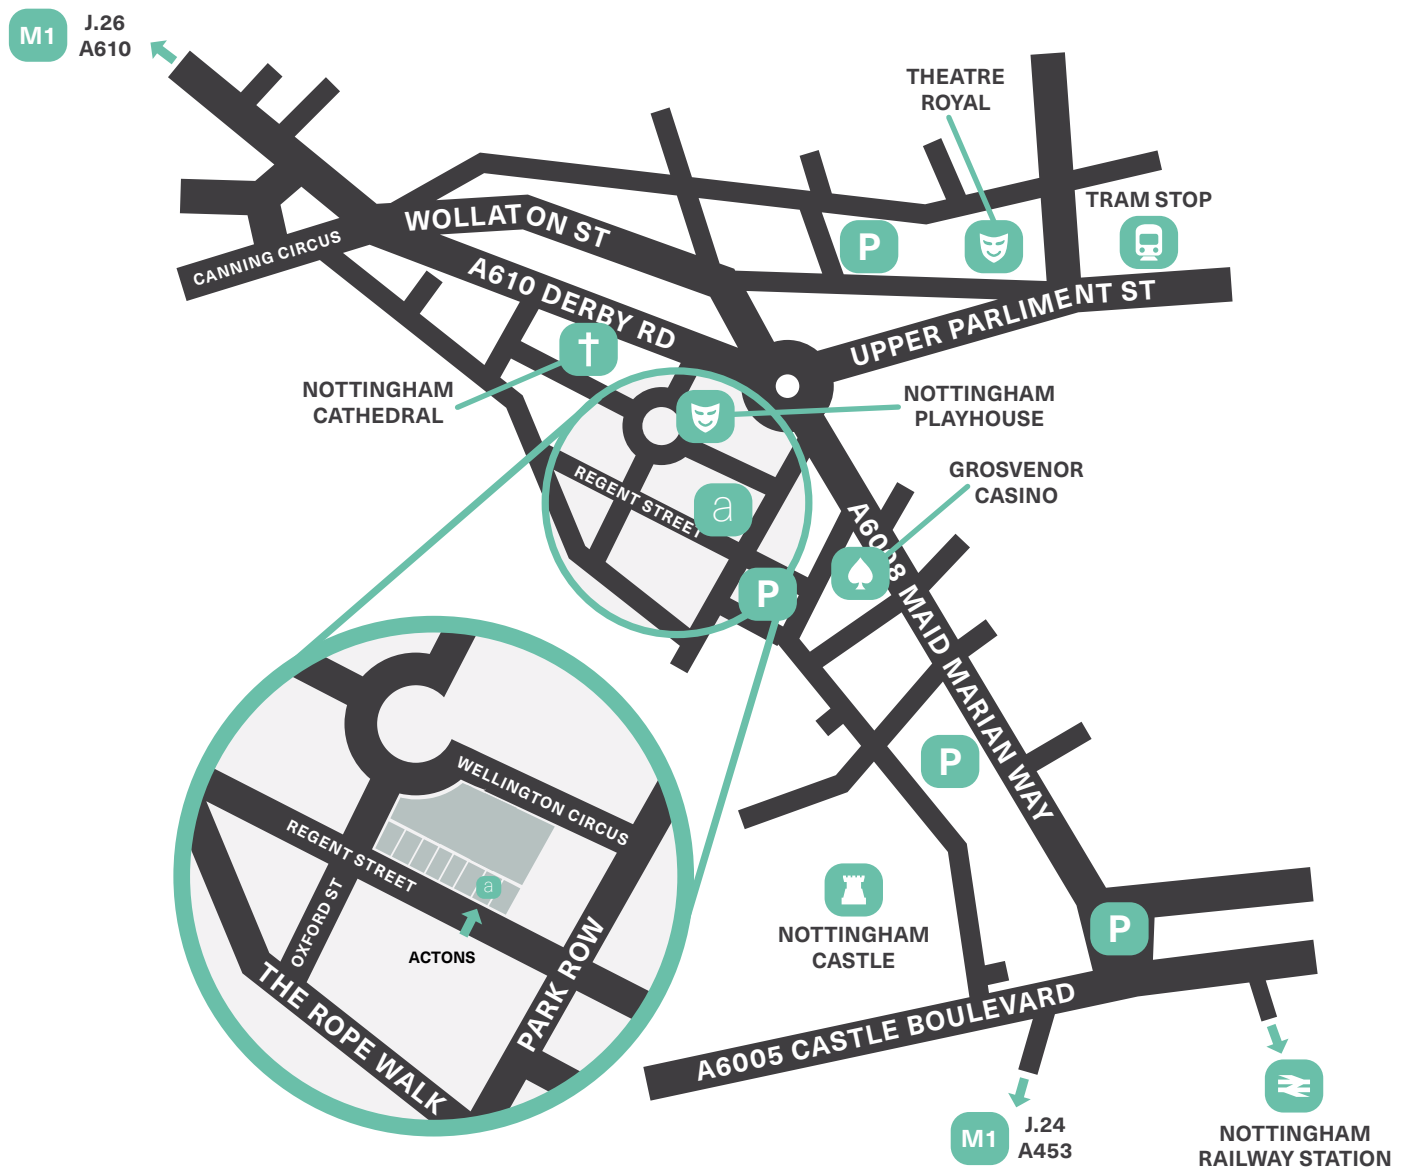

How to find us

Directions:

By road

From North via M1. Leave at junction 26. Follow the A610 to Nottingham and signs to City Centre.

From South via M1. Leave at junction 24. Follow A453 and signs to City Centre. From North or South via A1. Take A52 and approach as below.

From East via A52 to Nottingham. Cross Trent Bridge and approach the City Centre via London Road.

From West via A52 or A610 towards Nottingham City Centre.

Parking

Regent Street is surrounded by pay and display on-street parking and there are also multi-storey car parks nearby, the nearest is the NCP on Mount Street.

By rail

The office is within 15-20 minutes walking distance of Nottingham Station or there is a taxi rank located on Trent Street, to the side of the train station.

By tram

The office is a 10 minute walk from the Royal Centre tram station.